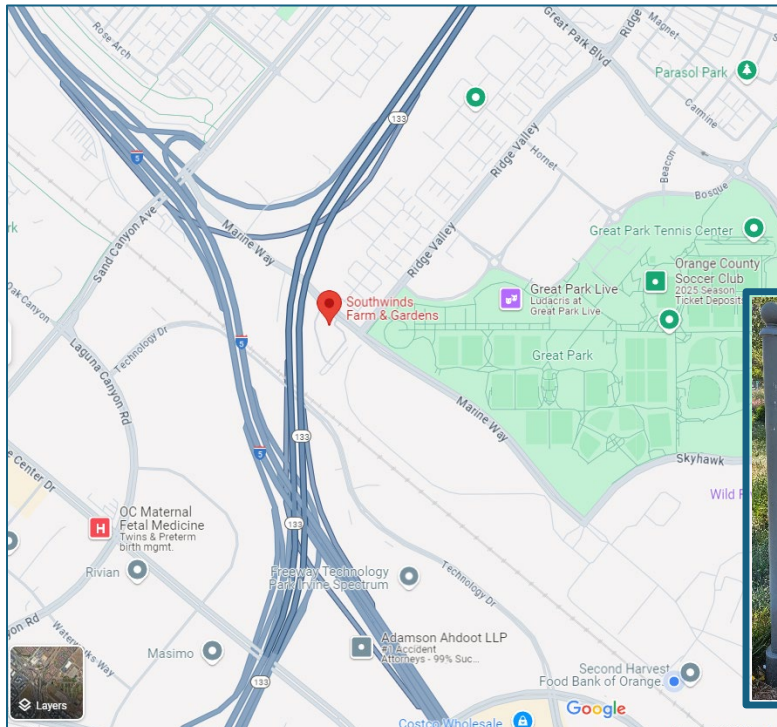

DIRECTIONS TO FOUNDERS FARM

FOUNDERS FARM

Founders Farm is located at
The Nursery by Southwinds (aka Southwinds Farm & Gardens)
7000 Marine Way, Irvine, CA 92618.

Follow the signs and turn right into the second driveway. After entering the driveway, parking will be to your left.

FROM THE 5 FWY NORTH

- Proceed North on the 5 Fwy
- Take exit 96 for Sand Canyon Ave
- Use the 2nd from the right lane to turn Right onto Sand Canyon Ave
- Use the left 2 lanes to turn Left onto Marine Way
- Proceed 0.5 miles
- Turn Right into the second driveway

FROM THE 5 FWY SOUTH

- Proceed South on the 5 Fwy
- Take exit 96A for Sand Canyon Ave
- Use the 2nd from the left lane to turn Left onto Sand Canyon Ave
- Take the first Right onto Marine Way
- Proceed 0.5 miles
- Turn Right into the second driveway

FROM THE 405 FWY SOUTH

- Proceed South on the 405 Fwy
- Take exit 3 for Sand Canyon Ave
- Use any lane to turn Left onto Sand Canyon Ave
- Proceed 2.0 miles
- Turn Right onto Marine Way
- Proceed 0.5 miles
- Turn Right into the second driveway