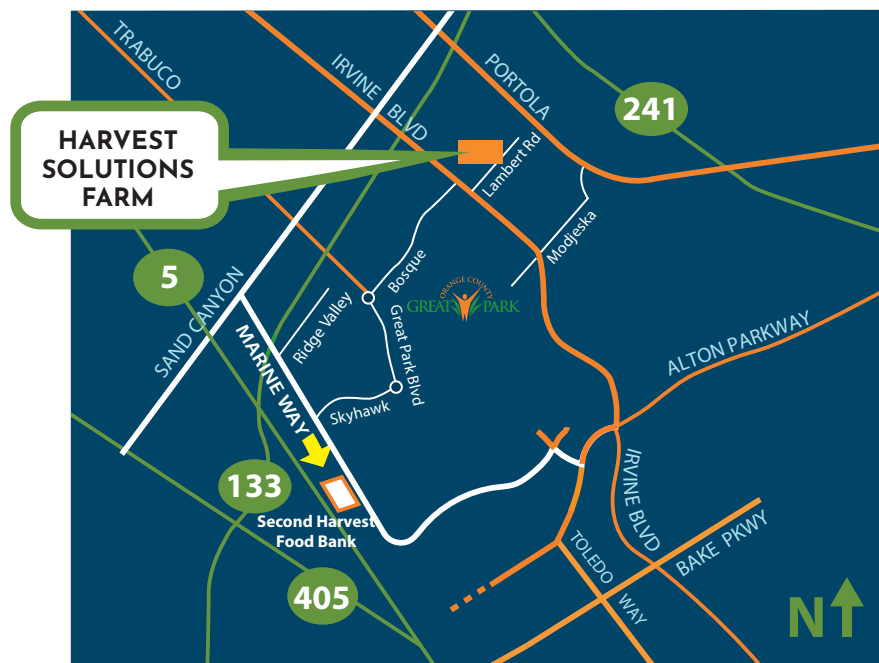

DIRECTIONS TO HARVEST SOLUTIONS FARM

HARVEST SOLUTIONS FARM

Harvest Solutions Farm is located at **Irvine Blvd and Lambert Road** near the South Coast Research and Extension Center (South Coast REC).

Please use this address for GPS and driving purposes: 12751 Lambert Road, Irvine, CA 92618

To access parking, you will pass the South Coast REC main entrance on Irvine Blvd and turn right onto Lambert Road. When you turn onto Lambert Road, please drive slowly since there are pedestrians and equipment moving in the area. The parking is along the fence, past the check-in table.

Please arrive 10-15 minutes prior to the start of the shift to allow time for parking and check-in.

5 NORTH

- Exit Sand Canyon Avenue and turn Left
- Turn Right at Irvine Blvd
- Make a U-Turn at Modjeska
- Pass the South Coast Research and Extension Center
- Turn Right at the first road (Lambert Rd.) to enter the Farm

405 NORTH

- Exit Sand Canyon Avenue and turn Right
- Turn Right at Irvine Blvd
- Make a U-Turn at Modjeska
- Pass the South Coast Research and Extension Center
- Turn Right at the first road (Lambert Rd.) to enter the Farm

5 SOUTH

- Exit Sand Canyon Avenue and turn Left
- Turn Right at Irvine Blvd
- Make a U-Turn at Modjeska
- Pass the South Coast Research and Extension Center
- Turn Right at the first road (Lambert Rd.) to enter the Farm

405 SOUTH

- Exit Sand Canyon Avenue and turn Left
- Turn Right at Irvine Blvd
- Make a U-Turn at Modjeska
- Pass the South Coast Research and Extension Center
- Turn Right at the first road (Lambert Rd.) to enter the Farm