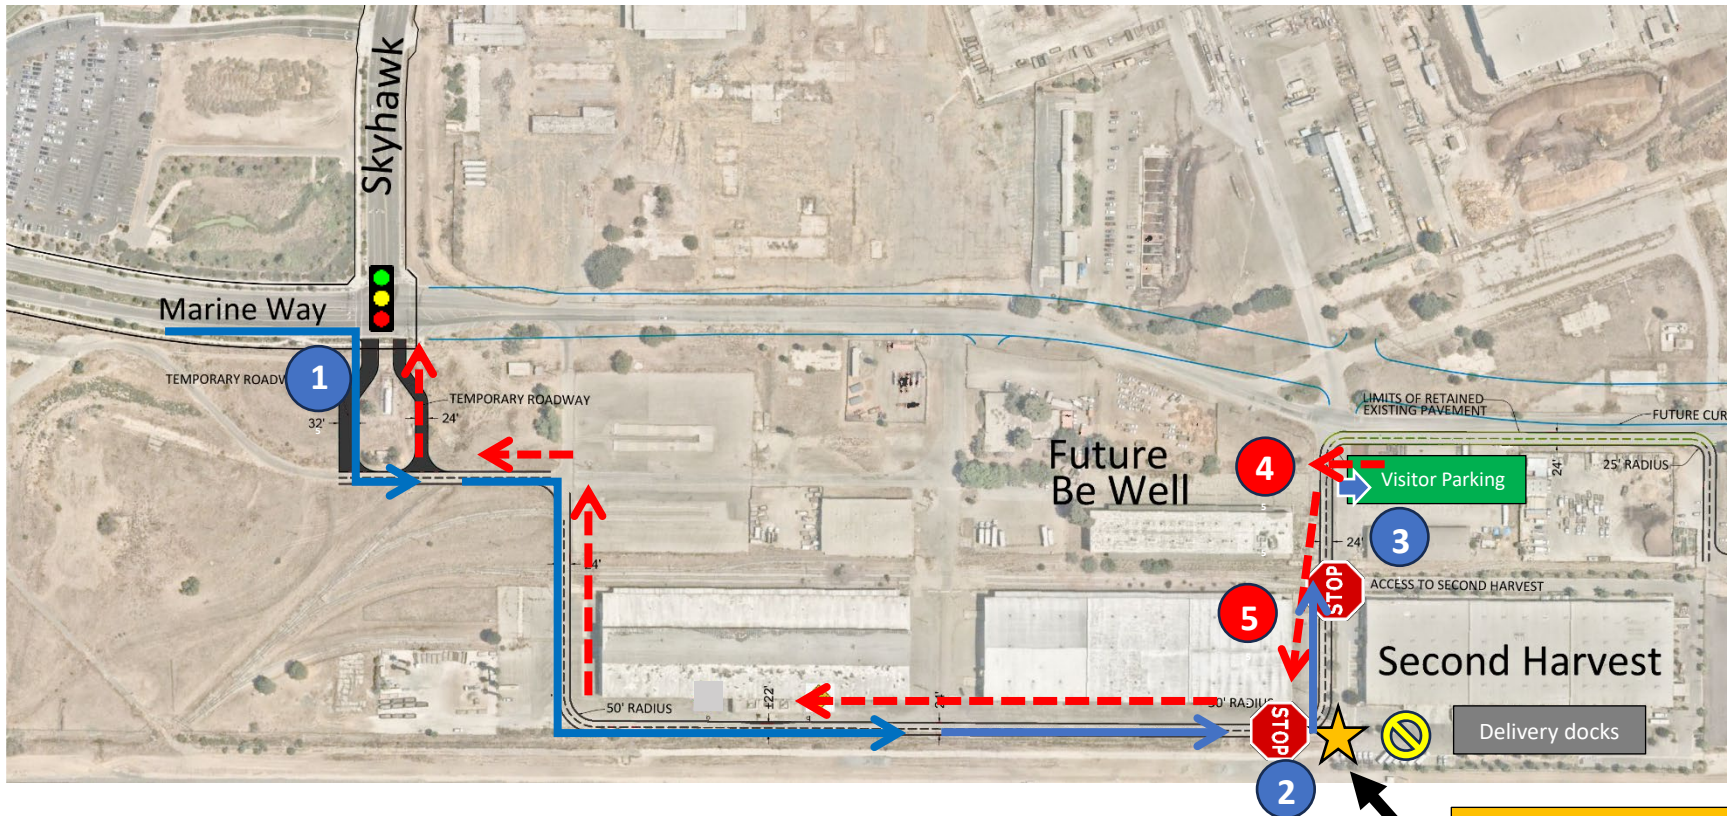

Marine Way Detour

Volunteers & Visitors

ENTERING SECOND HARVEST VIA MARINE WAY DETOUR

Follow the solid BLUE arrows in the map above to reach Second Harvest:

1. From Marine Way, turn RIGHT at Skyhawk; follow the signs.
2. As you proceed straight and approach Second Harvest's building, stop at the Stop sign, and turn LEFT to follow the road to Visitor Parking. DO NOT CONTINUE DRIVING STRAIGHT OVER THE RAMP AND INTO THE DOCK AREA.
3. Follow the road and turn RIGHT into the Visitor Parking.

****Watch for traffic as you walk to the lobby which is near the building mural and flag pole.****

**New entrance for deliveries
& partner pick-up ONLY**

EXITING SECOND HARVEST

Follow the dashed RED arrows in the map above to exit Second Harvest:

4. After exiting the Visitor Parking, turn LEFT.
5. Veer RIGHT to continue on the exit road.