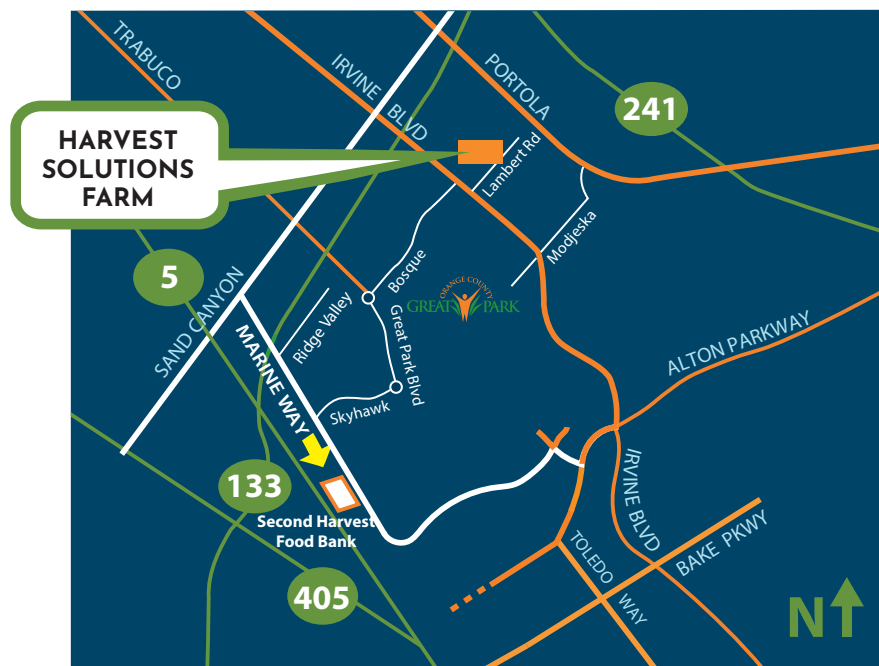

DIRECTIONS TO HARVEST SOLUTIONS FARM

HARVEST SOLUTIONS FARM

Harvest Solutions Farm is located at **Irvine Blvd and Lambert Road**
near the South Coast Research and Extension Center (SCREC)

Please use this address for GPS and driving purposes: 12751 Lambert Road, Irvine, CA 92618

To access parking, you will pass the SCREC main entrance on Irvine Blvd and turn right onto Lambert Road. When you turn onto Lambert Road, please drive slowly since there are pedestrians and equipment moving in the area. The parking is along the fence, past the check-in table.

Please arrive 10-15 minutes prior to the start of the shift to allow time for parking and check-in.

5 NORTH

- Exit Sand Canyon Avenue and turn Left
- Turn Right at Irvine Blvd
- Make a U-Turn at Modjeska
- Pass the South Coast Research and Extension Center
- Turn Right at the first road (Lambert Rd.) to enter the Farm

405 NORTH

- Exit Sand Canyon Avenue and turn Right
- Turn Right at Irvine Blvd
- Make a U-Turn at Modjeska
- Pass the South Coast Research and Extension Center
- Turn Right at the first road (Lambert Rd.) to enter the Farm

5 SOUTH

- Exit Sand Canyon Avenue and turn Left
- Turn Right at Irvine Blvd
- Make a U-Turn at Modjeska
- Pass the South Coast Research and Extension Center
- Turn Right at the first road (Lambert Rd.) to enter the Farm

405 SOUTH

- Exit Sand Canyon Avenue and turn Left
- Turn Right at Irvine Blvd
- Make a U-Turn at Modjeska
- Pass the South Coast Research and Extension Center
- Turn Right at the first road (Lambert Rd.) to enter the Farm